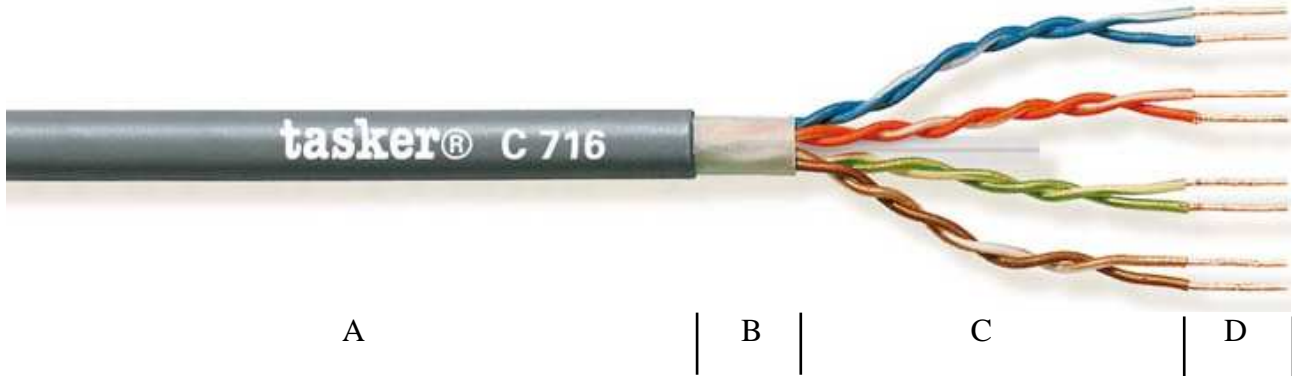

Technical Datasheet **Halogen Free** **Firestop®** **RoHS₃**
tasker® C716 L.S.Z.H. U.T.P. 4x2x0,25 mm²
Cat. 6A 10GBASE-T Ethernet Cable – UL Verified

CATEGORY Cat.6A cable (See Audio or Data Network Catalogue).
APPLICATIONS High Frequency Transmission

- A:** Grey Soft **L.S.Z.H.** Sheath. RAL 7035.
- B:** Flame Retardant and without halogen. Outer cable Diam. Ø 6,20 (±0,20) mm.
- C:** The four pairs are stranded together around a central cross filler in PE and wrapped with polyester based tape.
- C:** Insulation with PE, diam. Ø 1,00 mm, RJ45 plug connector compatible.
Core colors: White – Blue/Blue White-Orange/ Orange,
White-Green/Green, White-Brown/Brown.
- D:** Stiff Wire in O.F.C. Red Copper – 1x0,57 mm.
Nom. Cross section 4x2x0,25 mm².

MARKING **tasker® C716 U.T.P. Cat. 6A 4Px23 AWG SOLID-TYPE CM 60°C L.S.Z.H.**
 (UL) ETL Verified TIA/EIA-568-B.2-10

CUSTOM PRODUCTION This product may be custom produced also in **PVC, PE, PUR,** with or without Metallic Armor.